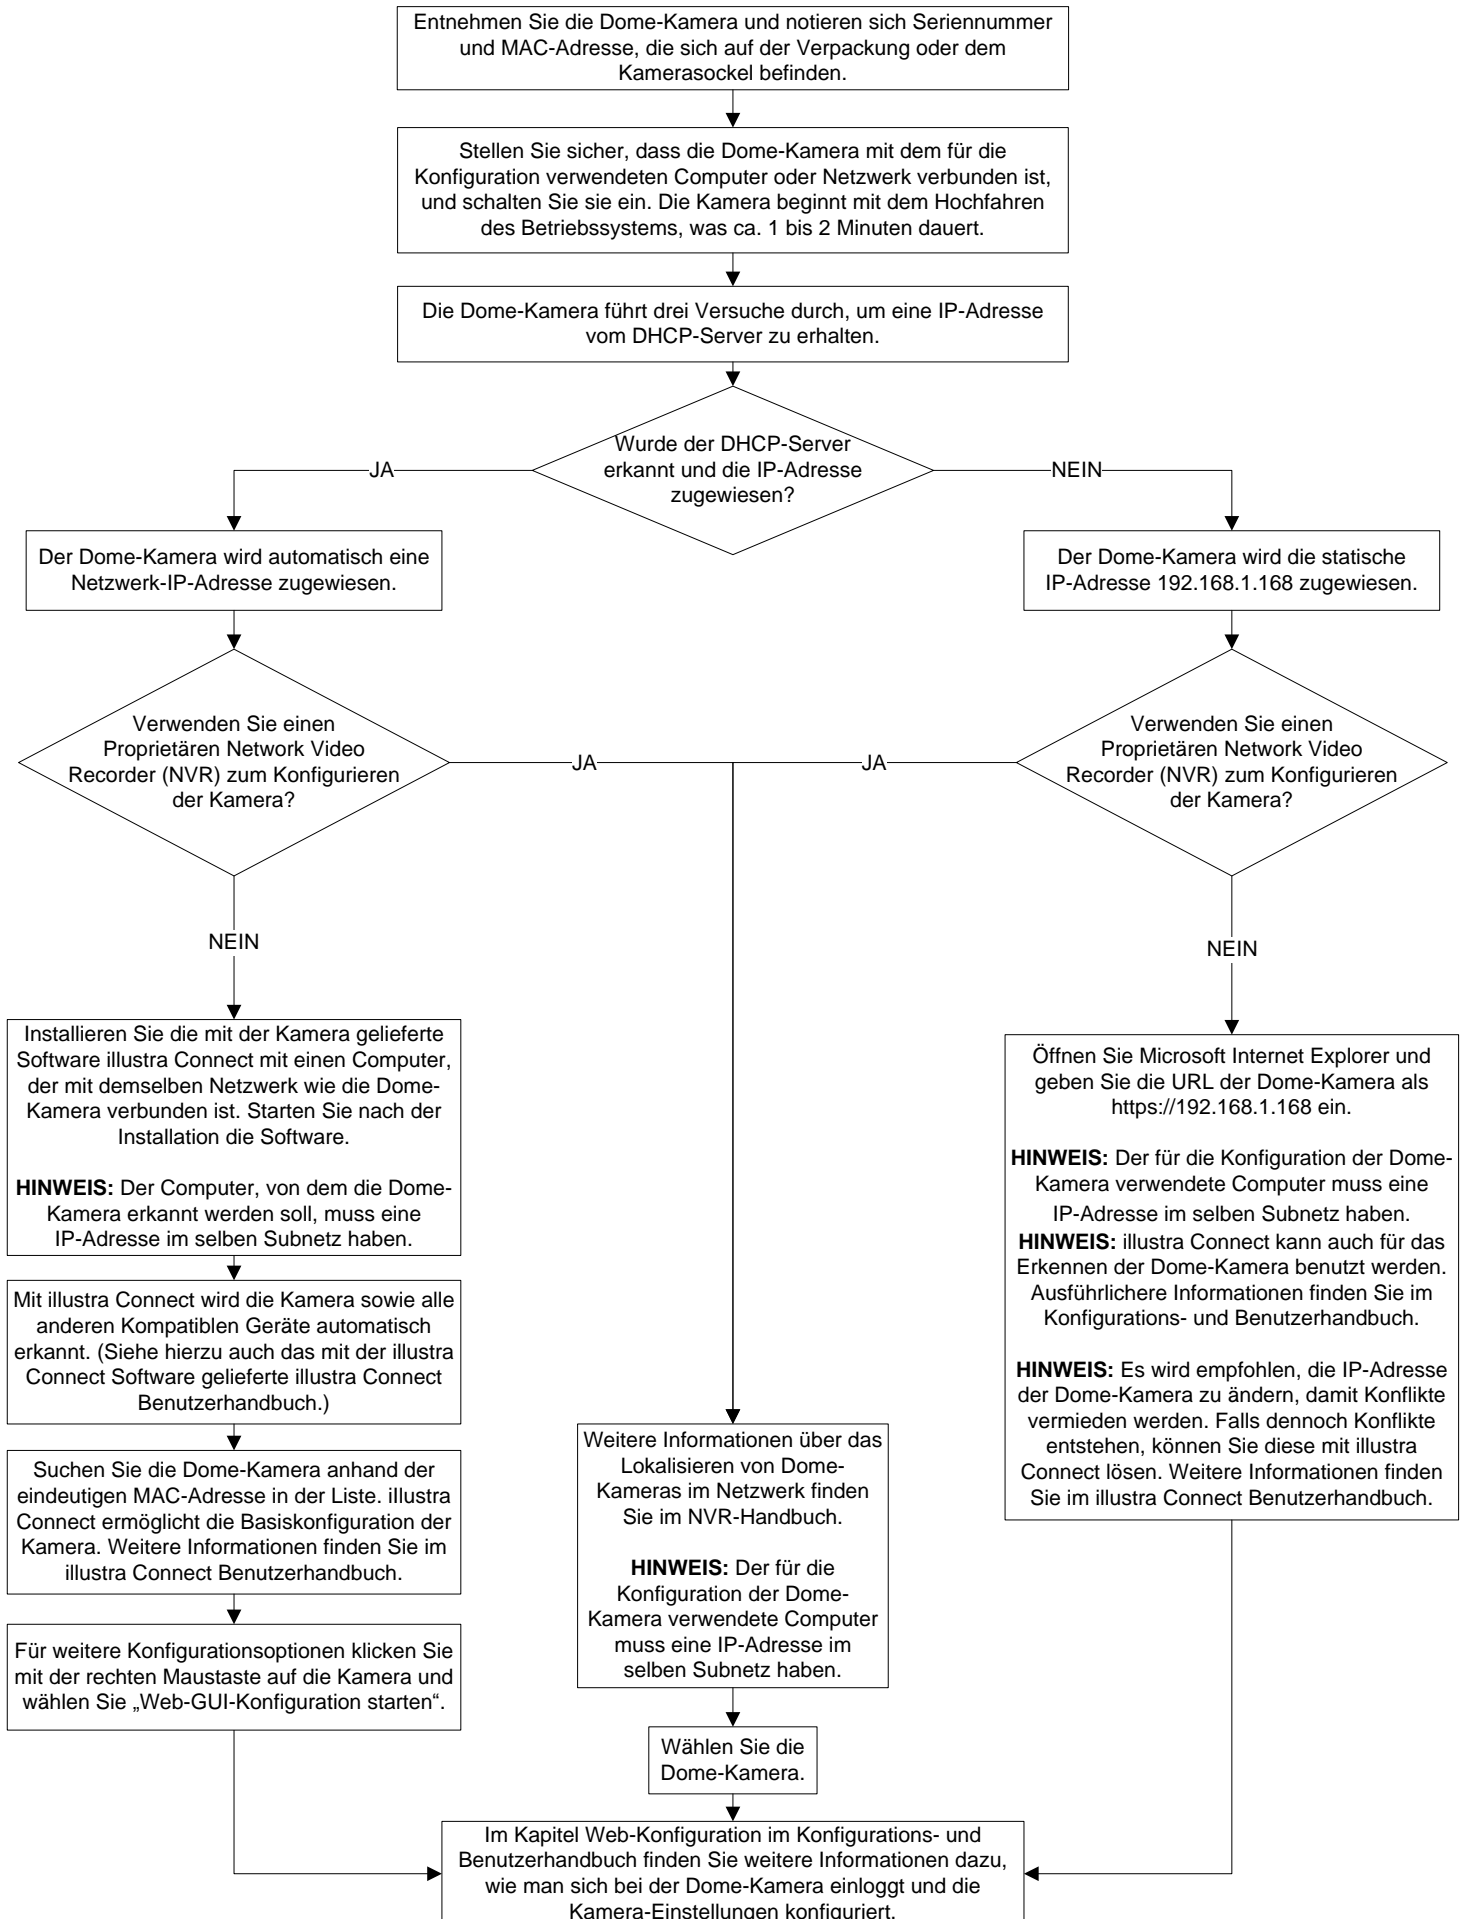

i625PTZ Dome-Kamera Express-Installationshandbuch

Ausführlichere Informationen finden Sie im i625PTZ Konfigurations- und Benutzerhandbuch im Kapitel „Installation“.