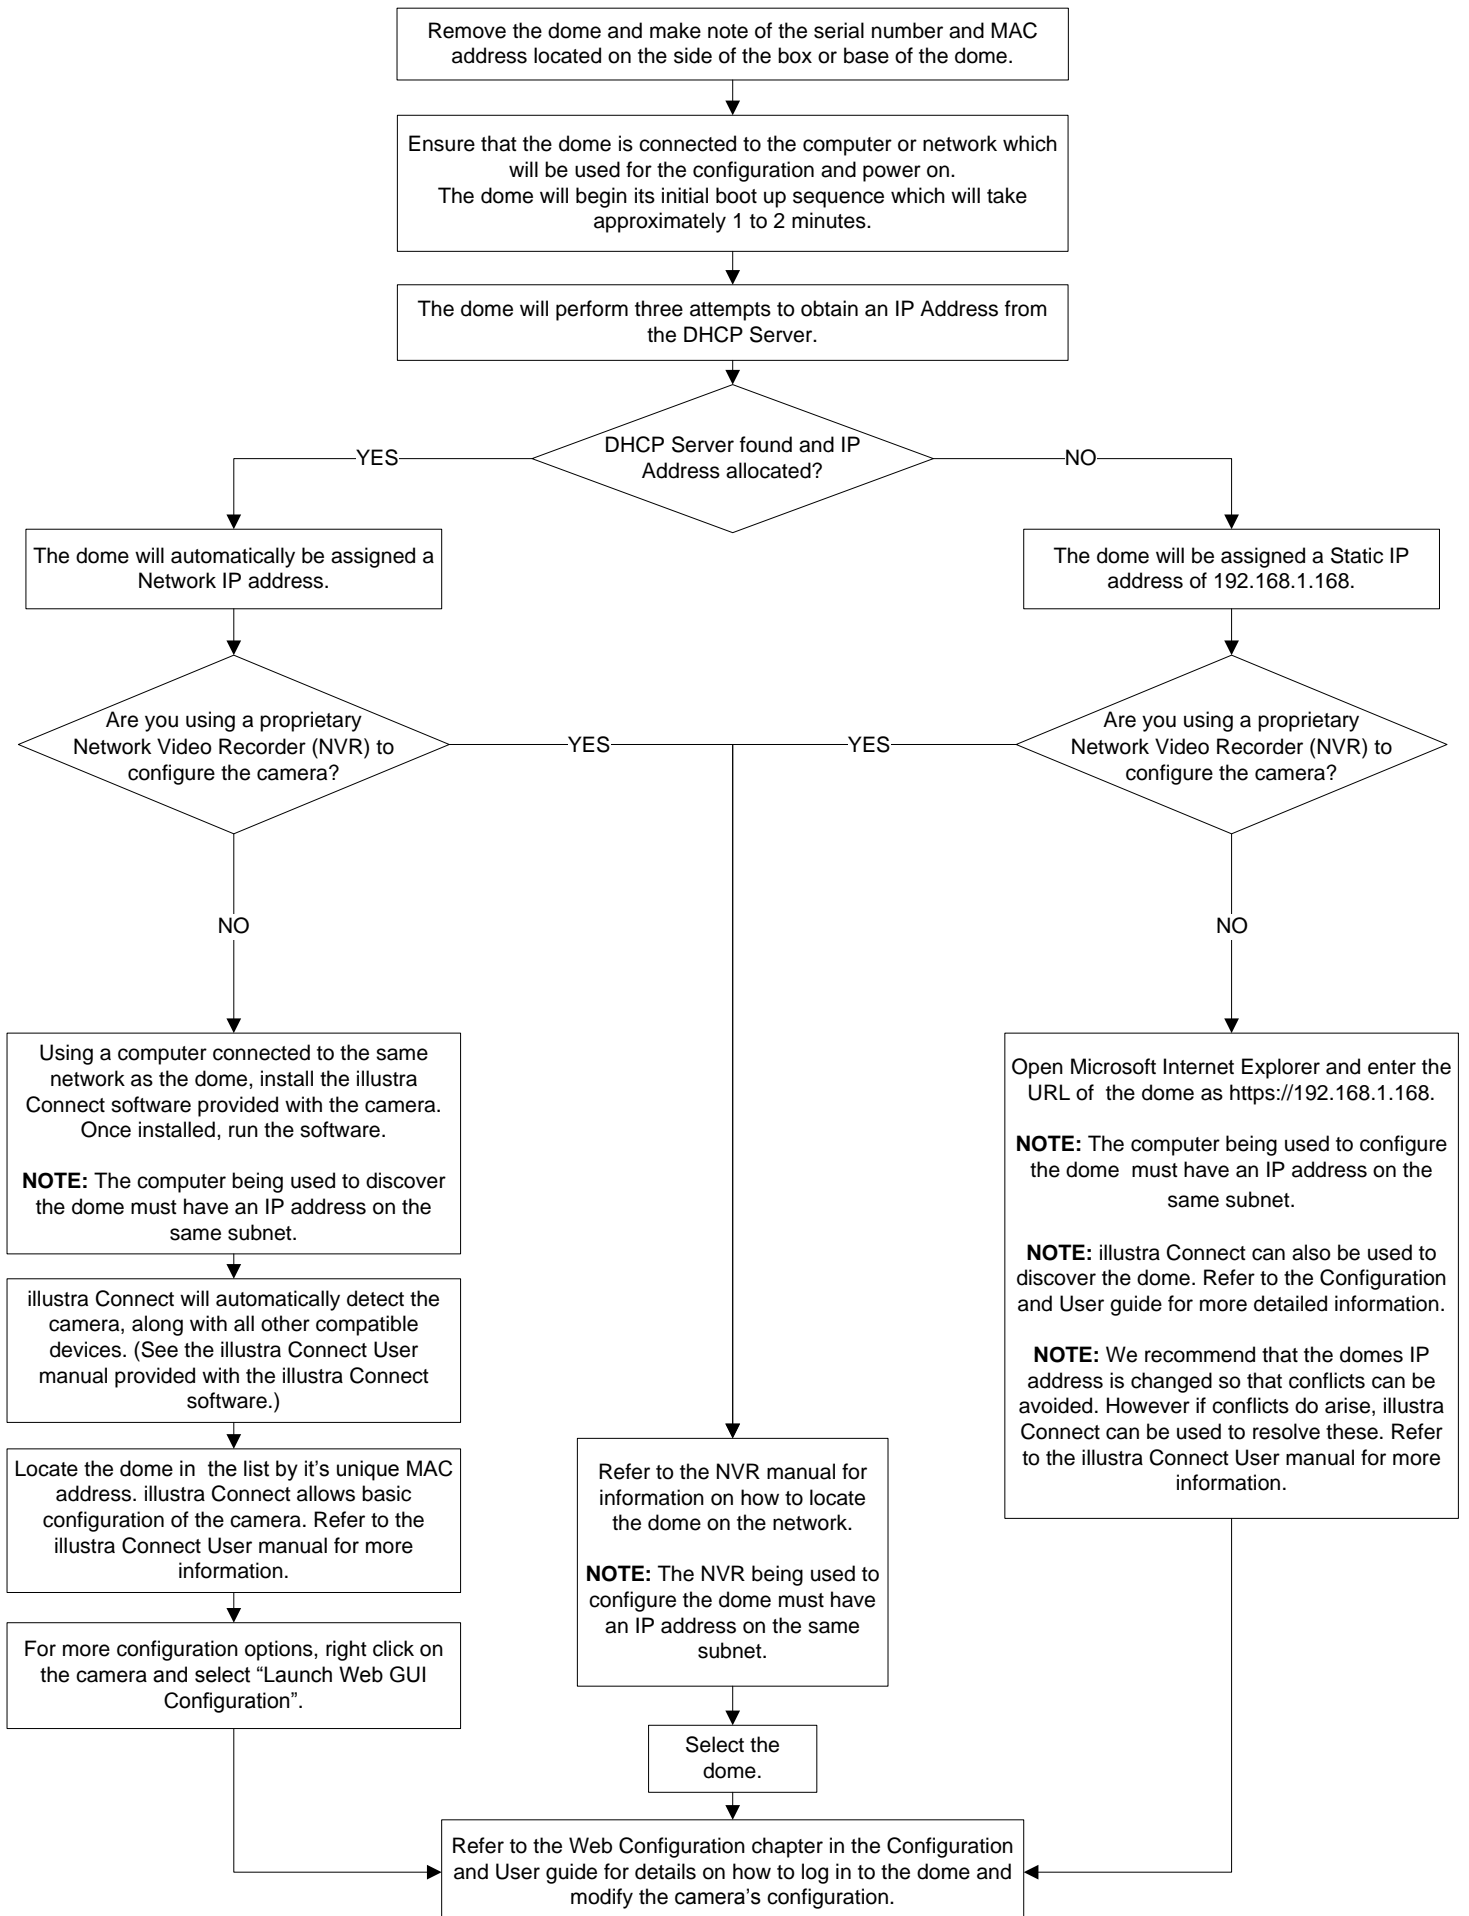

**illustra 625PTZ Dome**

**illustra 625PTZ Dome-Kamera**

**Dôme illustra 625PTZ**

**Domo illustra 625PTZ**

**Cupola illustra 625PTZ**

**Domo illustra 625PTZ**

**illustra 625PTZ Dome**

**illustra 625PTZ 半球摄像头**

# i625PTZ Dome Quick Installation Guide

Refer to the i625PTZ Configuration and User Guide, Installation Chapter for more detailed information.