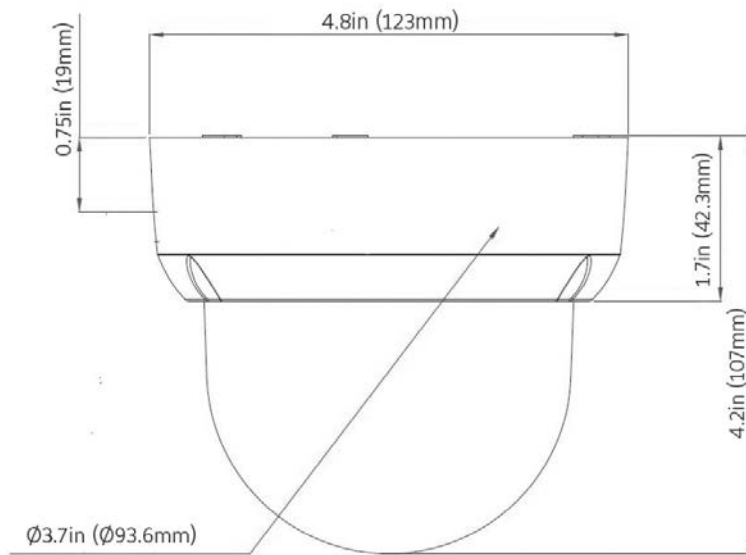

## Accessories

Accessory Type	Image	Model Number	Description	Dimensions	Color
Mount		IFDRECMNT	Mini-Dome recessed mount	Ø7.76 x 1.61 in (Ø197 x 41 mm)	RAL 9003 Signal White
Bubble		IFMDBWSMK	Smoked bubble for use with Flex Mini-Domes	Ø4.8 x 4.2 in (Ø123 x 107 mm)	RAL 9003 Signal White (Trim)
Pendant Cap		ADCi6DPCAPIW	Pendant Cap: Indoor, White	Ø5.8 x 2.2 x 5.8 in (Ø148 x 55 x 147.4 mm)	RAL 9003 Signal White
Gooseneck Arm		ADLOMARM	For use with Pendant Cap	4.4 x 8.78 x 4.4 in (112.5 x 222.9 x 112.5 mm)	RAL 9003 Signal White