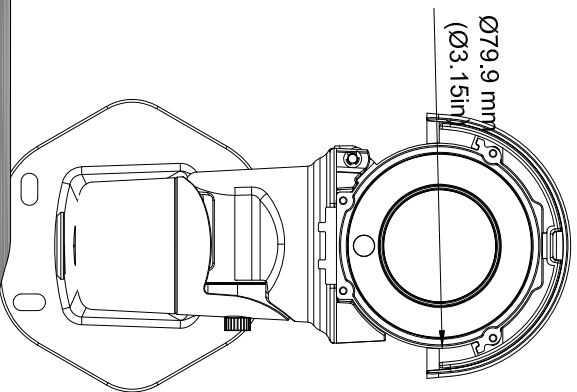

3610-0607-79 A0

Part	Material	Color
Front Cover	ADC12	RAL9003
Body	AL6063-T5	RAL9003
Rear cover	ADC12	RAL9003
Sunshade	S-3000UR	RAL9003
Bracket	ADC12	RAL9003

General Notes

UNIT:MM (INCH)

No. 3610-0607-79A0
Revision/Issue Date

tycoo

IPS02-B15-0103
IPS03-B15-0103

Project	Sheet
Date	
Scale	

Illustra Pro Gen 3 Mid-range Bullet cameras

tycoo