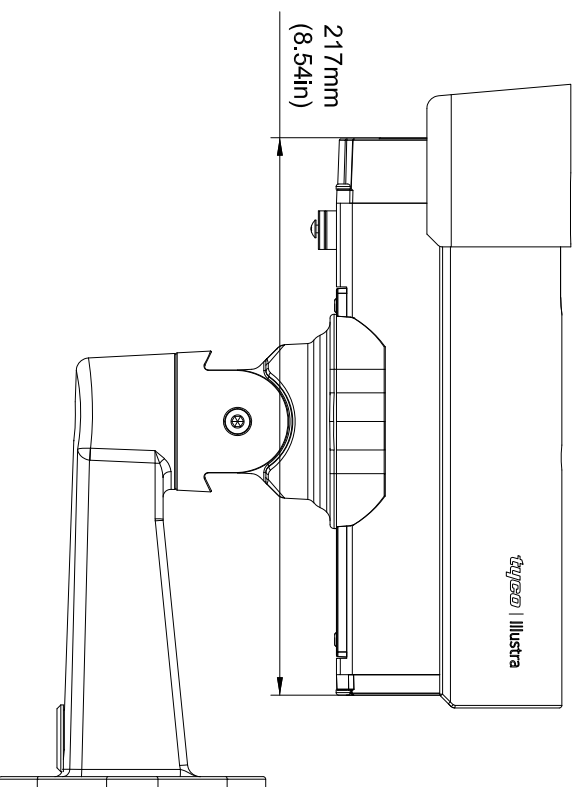

3610-0607-79 A0

Part	Material	Color
Front Cover	ADC12	RAL9003
Body	AL6063-T5	RAL9003
Rear cover	ADC12	RAL9003
Sunshade	S-3000UR	RAL9003
Bracket	ADC12	RAL9003

General Notes

UNIT:MM (INCH)

No. 3610-0607-79A0
Revision/Issue Date

tycoo

IPS02-B15-0103
IPS03-B15-0103

Project	Sheet
Date	
Scale	

Illustra Pro Gen 3 Mid-range Bullet cameras

tycoo