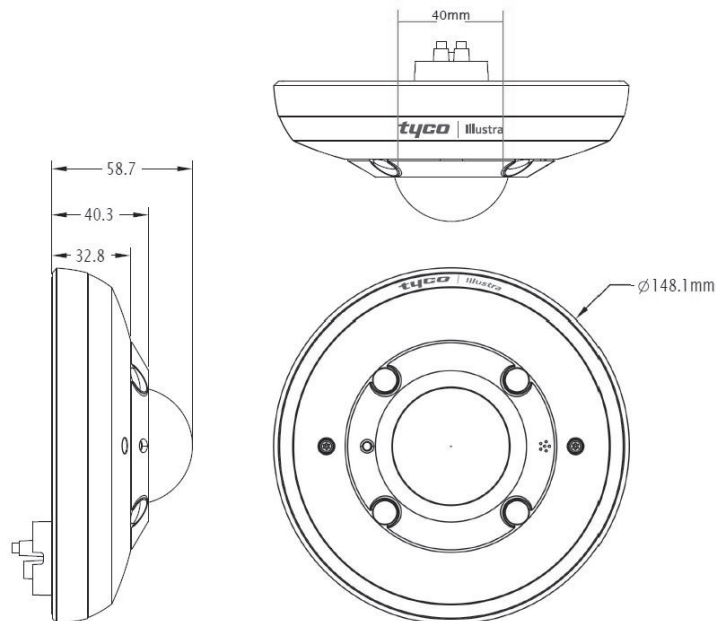

Configuration Management	
Web Browsers	IE10 or higher
Security	Enhanced Security Mode (forces complex passwords, HTTPS and disables discovery); TLS 1.2 (256 bit cipher minimum); Security Overview Page (status and configuration); RTSP Authentication; IEEE 802.1X Client; Remote Accessible Audit logs; Role-Based Access Control
Onboard Storage	
Card Support	microSDXC 64GB
Pre-Alarm Recording	10 sec
Recording Format	AVI
Recording Trigger	Video Motion, Alarm Input, Network Failure Detection
Electrical	
Power Input	DC 12V, Power over Ethernet (PoE) IEEE 802.3af/802.3at Type 1 Class 3
Power Draw	7.1W PoE, 8.1W DC12V
Physical	
Dimensions (RxH)	Ø5.83 x 2.31 in (Ø148.1 x 58.7 mm)
Weight	0.73 lb (330 g)
Housing Color	RAL 9003 - Signal White
Operating Temperature	-22°F - 122°F (-30°C - 50°C)
Humidity	Up to 95% RH Non-Condensing
Vandal Resistant	IK10
Outdoor Rating	IP66
Regulatory	
Safety	UL 60950-1; CAN/CSA-C22.2 No. 60950-1; EN 60950-1
Emissions	FCC Part 15 Class A; CE EN55032 Class A; AS/NZS CISPR 32 Class A; ICES-003/NMB-003 Class A
Immunity	EN55024; EN50130-4
Environment	RoHS; WEEE
NDAA	Yes

Pro 12MP Fisheye