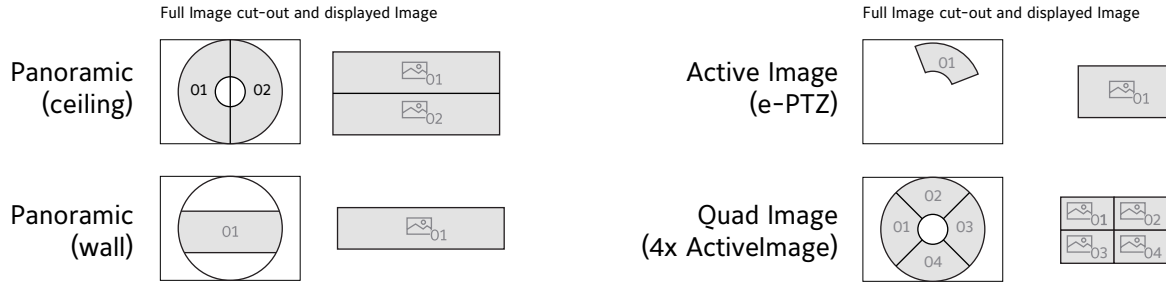

Specifications (Page 3)

View Modes

Dewarp options on camera: