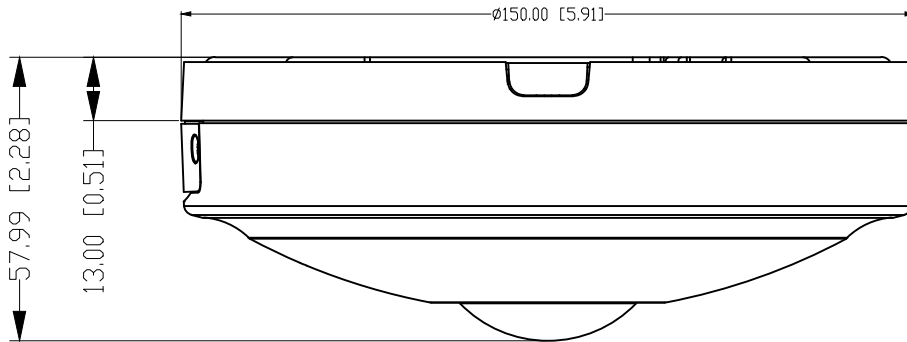

Camera Dimensions

Illustra Pro Gen4 12MP Fisheye - IL1369-DS-202207-R01-HS-EN