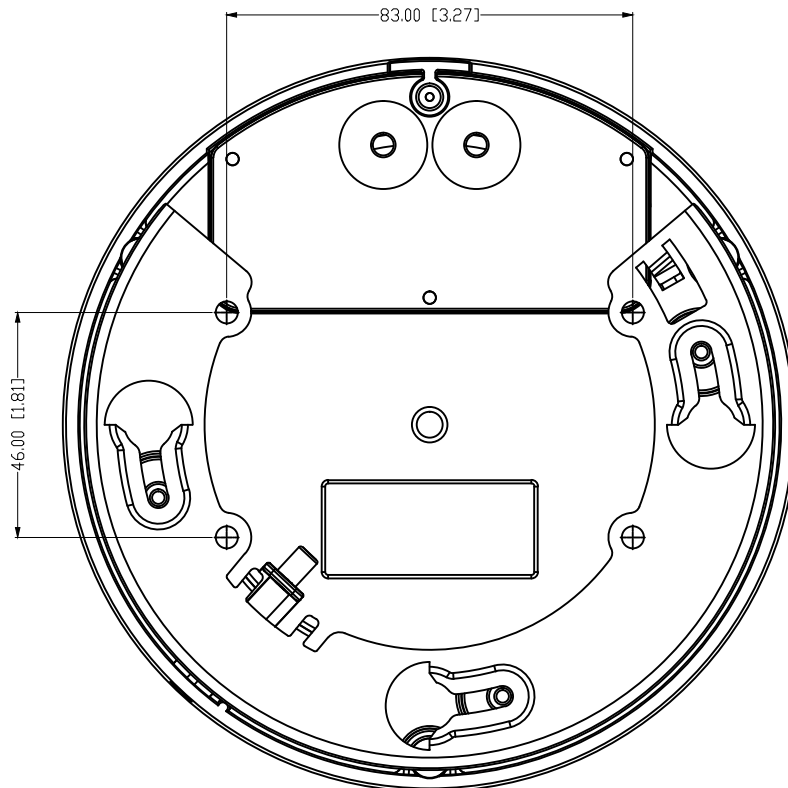

Camera Dimensions

Illustra Pro Gen4 12MP Fisheye - IL1369-DS-202207-R01-HS-EN