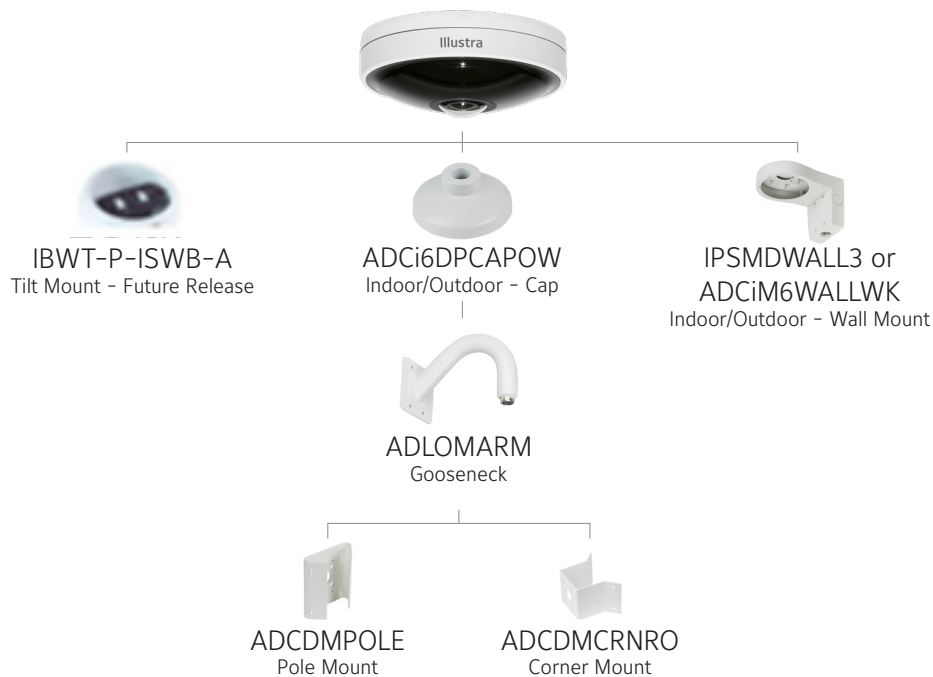

Ordering Information

Model Number	Description
IPS12-F27-OIA4	Illustra Pro Gen4 12MP Fisheye, TDN w/IR, TWDR, IP66/67, IK10

Accessories

Accessory Type	Image	Model Number	Description	Dimensions
Wall Mount		ADCiM6WALLWK	Wall Mount Kit: Indoor/Outdoor, White/Black	6.3 x 3.3 x 9.1 in (160.5 x 83 x 230.5 mm)
Wall Mount		IPSMDWALL3	Wall Mount Kit: Indoor/Outdoor, White	6.3 x 3.3 x 9.1 in (160.5 x 83 x 230.5 mm)
Pendant Cap		ADCi6DPCAPOW	Pendant Cap: Outdoor, 3/4" NPT, White	Ø5.8 x 2.2 x 5.8 in (Ø148 x 55 x 147.4 mm)
Gooseneck Arm		ADLOMARM	Wall Mount, 3/4" NPT, White	4.4 x 8.78 x 4.4 in (112.5 x 222.9 x 112.5 mm)
Pole Mount Adapter		ADCDMPOLE	Pole kit for use with ADLOMARM, White	Wraps around pole
Outside Corner Mount Adapter		ADCDMCRNRO	Exterior corner bracket for use with ADLOMARM, White	5.18 x 7.58 in (131.5 x 192.5 mm)

Illustra Pro Gen4 12MP Fisheye - IL1369-DS-202207-R01-HS-EN