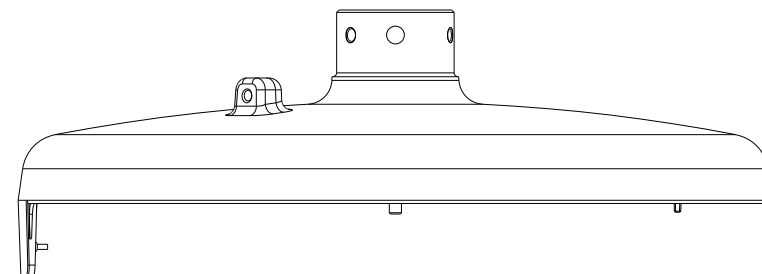

Part	Material	Color
Pednant Cap	ADC12	RAL9003
CONNECTOR-RING	ADC12	RAL9003

Dimension: mm

A16381D7EC	A	MM/YY
No.	Rev.	Date

IBPN-M-IS12-A

Project	Sheet
Date	
Scale	