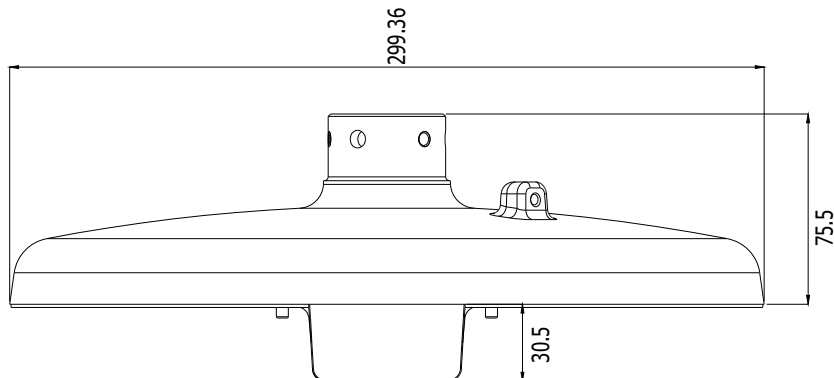

Part	Material	Color
Pednant Cap	ADC12	RAL9003
CONNECTOR-RING	ADC12	RAL9003

Dimension: mm

A16381D7EC	A	MM/YY
No.	Rev.	Date

IBPN-M-IS12-A

Project	Sheet
Date	
Scale	