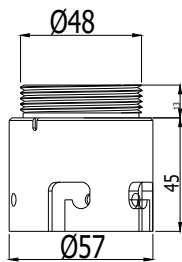

Part	Material	Color
Pednant Cap	ADC12	RAL9003
CONNECTOR-RING	ADC12	RAL9003

Dimension: mm

A16381D7EC	A	MM/YY
No.	Rev.	Date

IBPN-M-IS12-A

Project	Sheet
Date	
Scale	