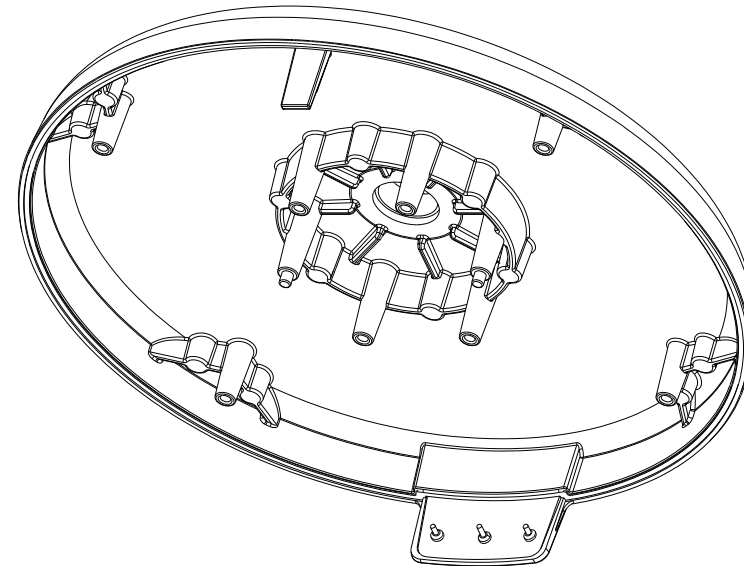

Part	Material	Color
Pednant Cap	ADC12	RAL9003
CONNECTOR-RING	ADC12	RAL9003

Dimension: mm

A16381D7EC	A	MM/YY
No.	Rev.	Date

IBPN-M-IS12-A

Project	Sheet
Date	
Scale	