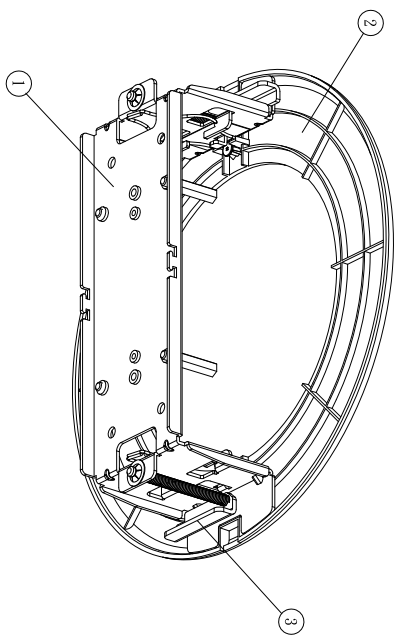

3610-0607-69A0

Product Code	Description
IPSMDFLUSHOW3	Illustra Pro Series: Recess Mount, Indoor/Outdoor Gen 3

No.	Part	Material	Color
1	Recess mount bracket	SECC	NA
2	Top cover	PC I-1250Z	RAL 9003
3	Clip bracket	SECC	NA