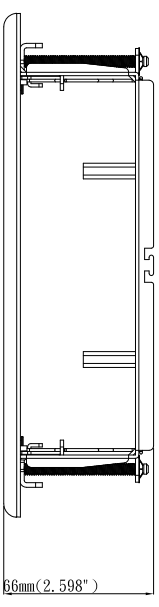

3610-0607-69A0

Product Code	Description
IPSMDFLUSHOW3	Illustra Pro Series: Recess Mount, Indoor/Outdoor Gen 3

No.	Part	Material	Color
1	Recess mount bracket	SECC	NA
2	Top cover	PC I-1250Z	RAL 9003
3	Clip bracket	SECC	NA

Illustra Pro Gen 3 Recess Mount

General Notes

No.	Revision/Issue	Date

IPSMDFLUSHOW3

Project	Sheet
Date	
Scale	