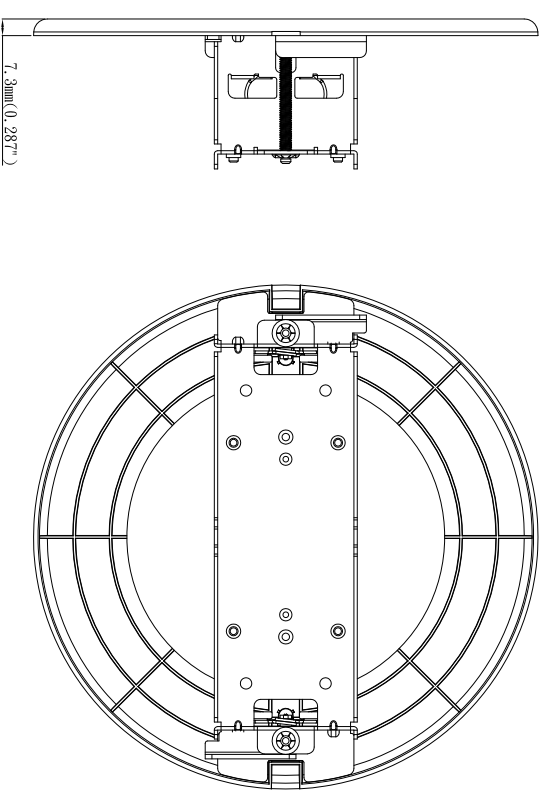

3610-0607-69A0

Product Code	Description
IPSMDFLUSHOW3	Illustra Pro Series: Recess Mount, Indoor/Outdoor Gen 3

No.	Part	Material	Color
1	Recess mount bracket	SECC	NA
2	Top cover	PC I-1250Z	RAL 9003
3	Clip bracket	SECC	NA

Illustra Pro Gen 3 Recess Mount

General Notes

No.	Revision/Issue	Date

IPSMDFLUSHOW3

Project	Sheet
Date	
Scale	