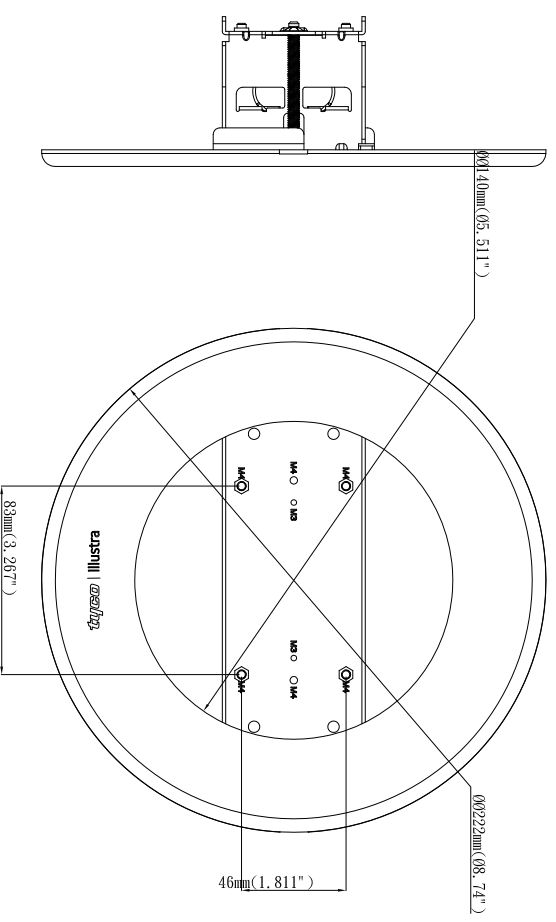

3610-0607-69A0

Product Code	Description
IPSMDFLUSHOW3	Illustra Pro Series: Recess Mount, Indoor/Outdoor Gen 3

No.	Part	Material	Color
1	Recess mount bracket	SECC	NA
2	Top cover	PC I-1250Z	RAL 9003
3	Clip bracket	SECC	NA

Illustra Pro Gen 3 Recess Mount

General Notes

No.	Revision/Issue	Date

IPSMDFLUSHOW3

Project	Sheet
Date	
Scale	