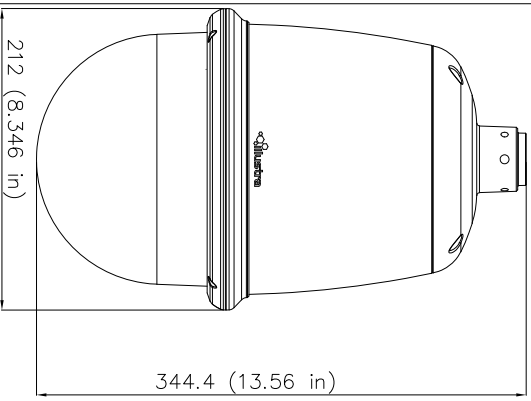

3610-0607-81A0

tyco

Scale 0.500

Information			
Part	Material	Color	
Bubble	MD001 PMMA	Smoke gray	
Trim ring	L-1250Z	PANTONE RAL9003	
Body Case	ADC-12	PANTONE RAL9003	

(Unit): mm(inch)

General Notes

No. **3610-0607-81A0**
Revision/Issue Date

tyco

IFS02P61SWTT

Project	Sheet
Date	
Scale	

Illustra Flex 2MP PTZ, Smoked Bubble