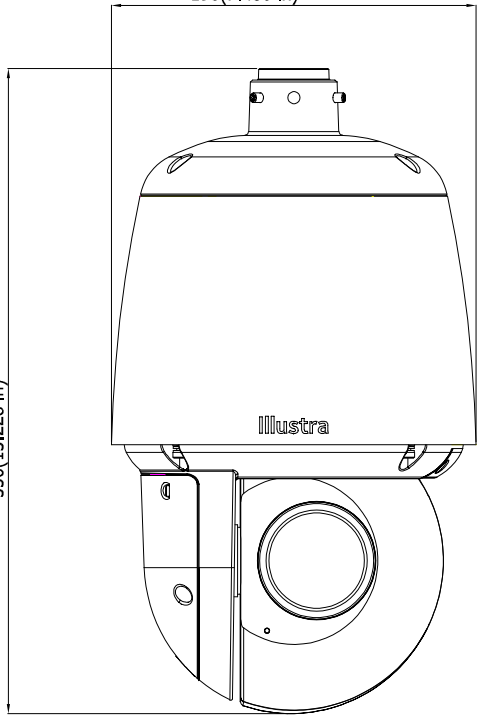

190(7.480 in)

336(13.228 in)

## Information

Part	Material	Color
Body top case	ADC12	RAL9003
Body	ADC12	RAL9003
Body bottom case	ADC12	RAL9017
IO cover	ADC12	RAL9017
Side cap	PC1250Z	RAL9017
Ball front case	PC2407	Black IR Translucent
Ball middle case	ADC12	RAL9017
Ball back case	ADC12	RAL9017