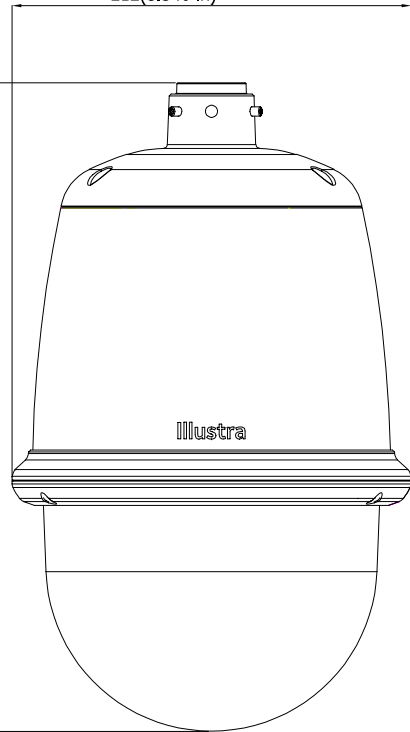

212(8.346 in)

344.4(13.543 in)

| Information | | |
|------------------|----------|-----------|
| Part | Material | Color |
| Body top case | ADC12 | RAL9003 |
| Body | ADC12 | RAL9003 |
| Top trim ring | PC1250Z | RAL9003 |
| Bottom trim ring | PC1250Z | RAL9003 |
| Dome cover | PMMA | Smoke 45% |