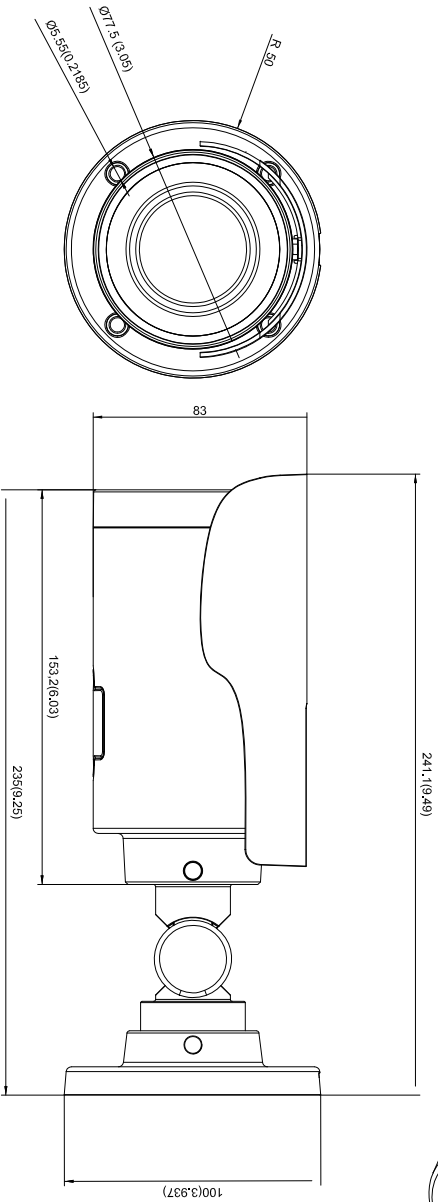

3610-0607-68A0

Color list		
Part	Material	Color
Front Cover	Aluminum	RAL 9003
Body	Aluminum	RAL 9003
Foot	Aluminum	RAL 9003
Sunshade	Plastic	RAL 9003
I/O Door	Plastic	RAL 9003

General Notes

No.	Revision/Issue	Date

IFS03B10NWT
IFS08B20NWT (IK9)
IFS08B20NWT A

Project		Sheet
No.	Size	

Illustra Flex 3MP & 8MP Bullet IK 10 camera