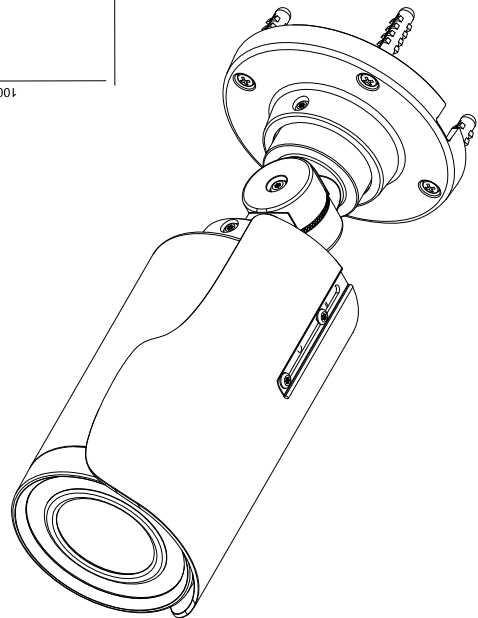

3610-0607-68A0

Color list		
Part	Material	Color
Front Cover	Aluminum	RAL 9003
Body	Aluminum	RAL 9003
Foot	Aluminum	RAL 9003
Sunshade	Plastic	RAL 9003
I/O Door	Plastic	RAL 9003

General Notes

No.	Revision/Issue	Date

IFS03B10NWT
IFS08B20NWT (IK9)
IFS08B20NWT A

Project		Sheet
No.	Size	

Illustra Flex 3MP & 8MP Bullet IK 10 camera