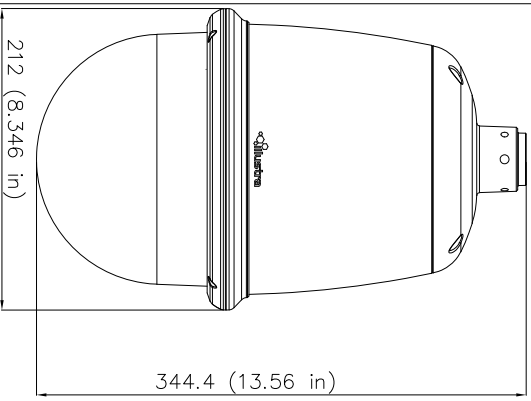

3610-0607-81A0

tyco

Scale 0.500

Information			
Part	Material	Color	
Bubble	MD001 PMMA	Smoke gray	
Trim ring	L-1250Z	PANTONE RAL9003	
Body Case	ADC-12	PANTONE RAL9003	

(Unit): mm(inch)

General Notes

No. **3610-0607-81A0**
Revision/Issue Date

tyco

IFS02P61SWTT

Project: _____
Date: _____
Scale: _____

Illustra Flex 2MP PTZ, Smoked Bubble