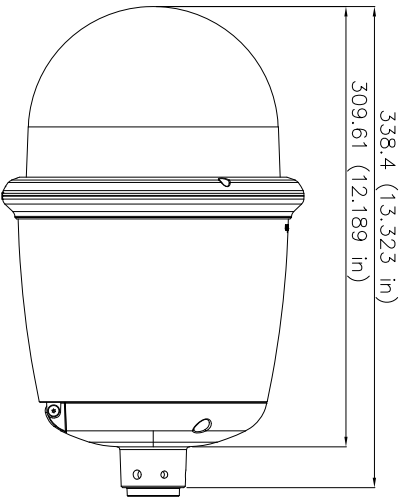

3610-0607-81A0

tyco

Scale 0.500

Information			
Part	Material	Color	
Bubble	MD001 PMMA	Smoke gray	
Trim ring	L-1250Z	PANTONE RAL9003	
Body Case	ADC-12	PANTONE RAL9003	

(Unit): mm(inch)

General Notes

No. **3610-0607-81A0**
Revision/Issue Date

tyco

IFS02P61SWTT

Project: _____
Date: _____
Scale: _____

Illustra Flex 2MP PTZ, Smoked Bubble