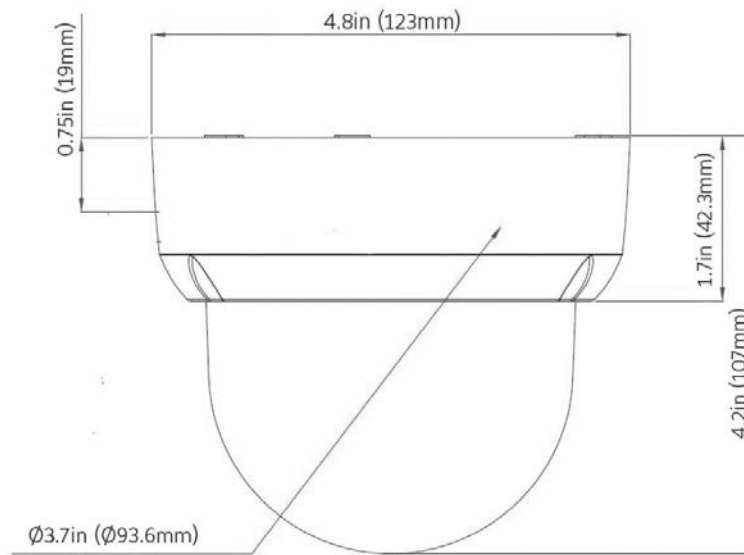

Flex Indoor Mini-Dome

Flex Outdoor Mini-Dome

Accessories

Accessory Type	Image	Model Number	Description	Dimensions	Color
Mount		IFDRECMNT	Mini-Dome recessed mount	Ø7.76 x 1.61 in (Ø197 x 41 mm)	RAL 9003 Signal White
Bubble		IFMDBWSMK	Smoked bubble for use with Flex Mini-Domes	Ø4.8 x 4.2 in (Ø123 x 107 mm)	RAL 9003 Signal White (Trim)
Pendant Cap		ADCi6DPCAPIW	Pendant Cap: Indoor, White	Ø5.8 x 2.2 x 5.8 in (Ø148 x 55 x 147.4 mm)	RAL 9003 Signal White
Gooseneck Arm		ADLOMARM	For use with Pendant Cap	4.4 x 8.78 x 4.4 in (112.5 x 222.9 x 112.5 mm)	RAL 9003 Signal White