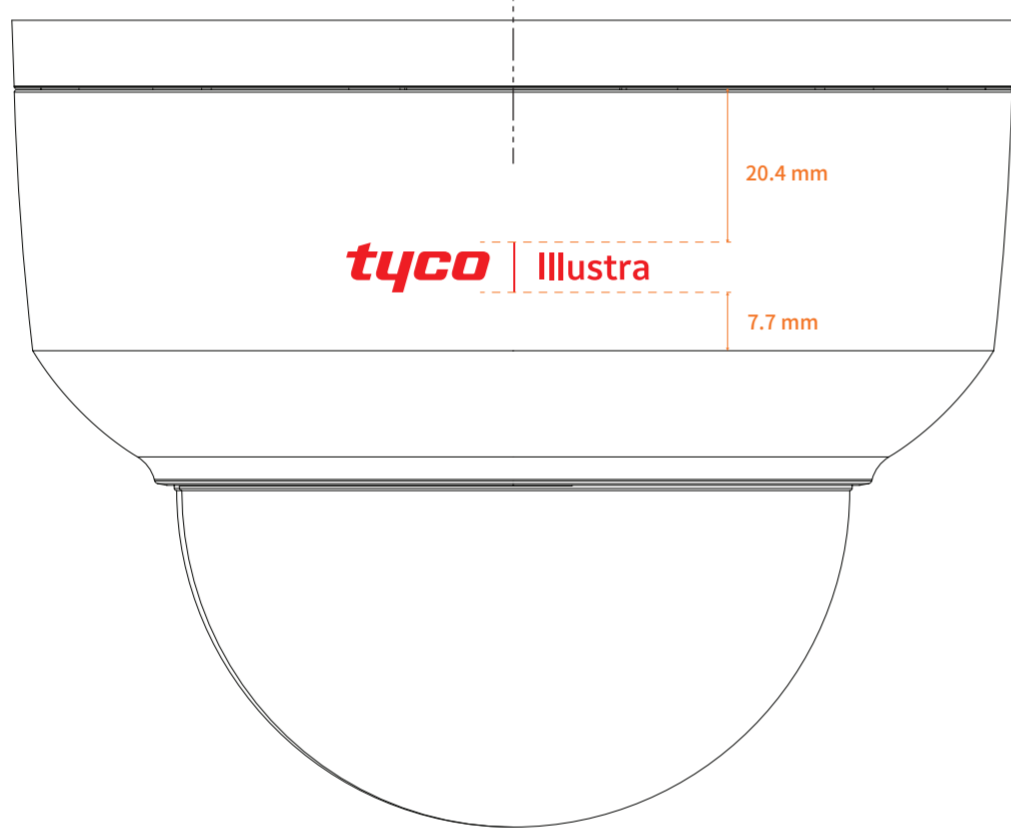

SCALE : 100%

LOGO

LOCK / UNLOCK

NO. PART NAME

- 1 TOP COVER
- 2 BOTTOM COVER
- 3 MOUNT PLATE
- 4 FRAME BODY
- 5 HOLDER TILT/IR /LENS FRAME PAN
- 6 COVER SHIELD