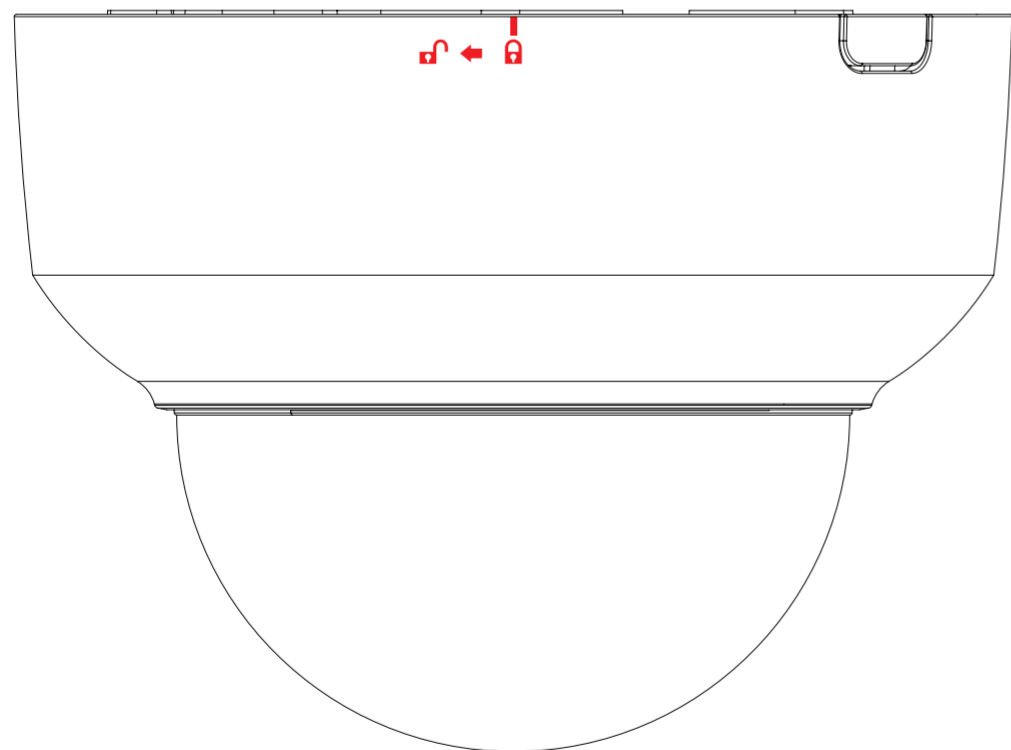

SCALE : 100%

LOGO

LOCK / UNLOCK

NO. PART NAME

- 1 TOP COVER
- 2 BOTTOM COVER
- 3 MOUNT PLATE
- 4 FRAME BODY
- 5 HOLDER TILT/IR /LENS FRAME PAN
- 6 COVER SHIELD