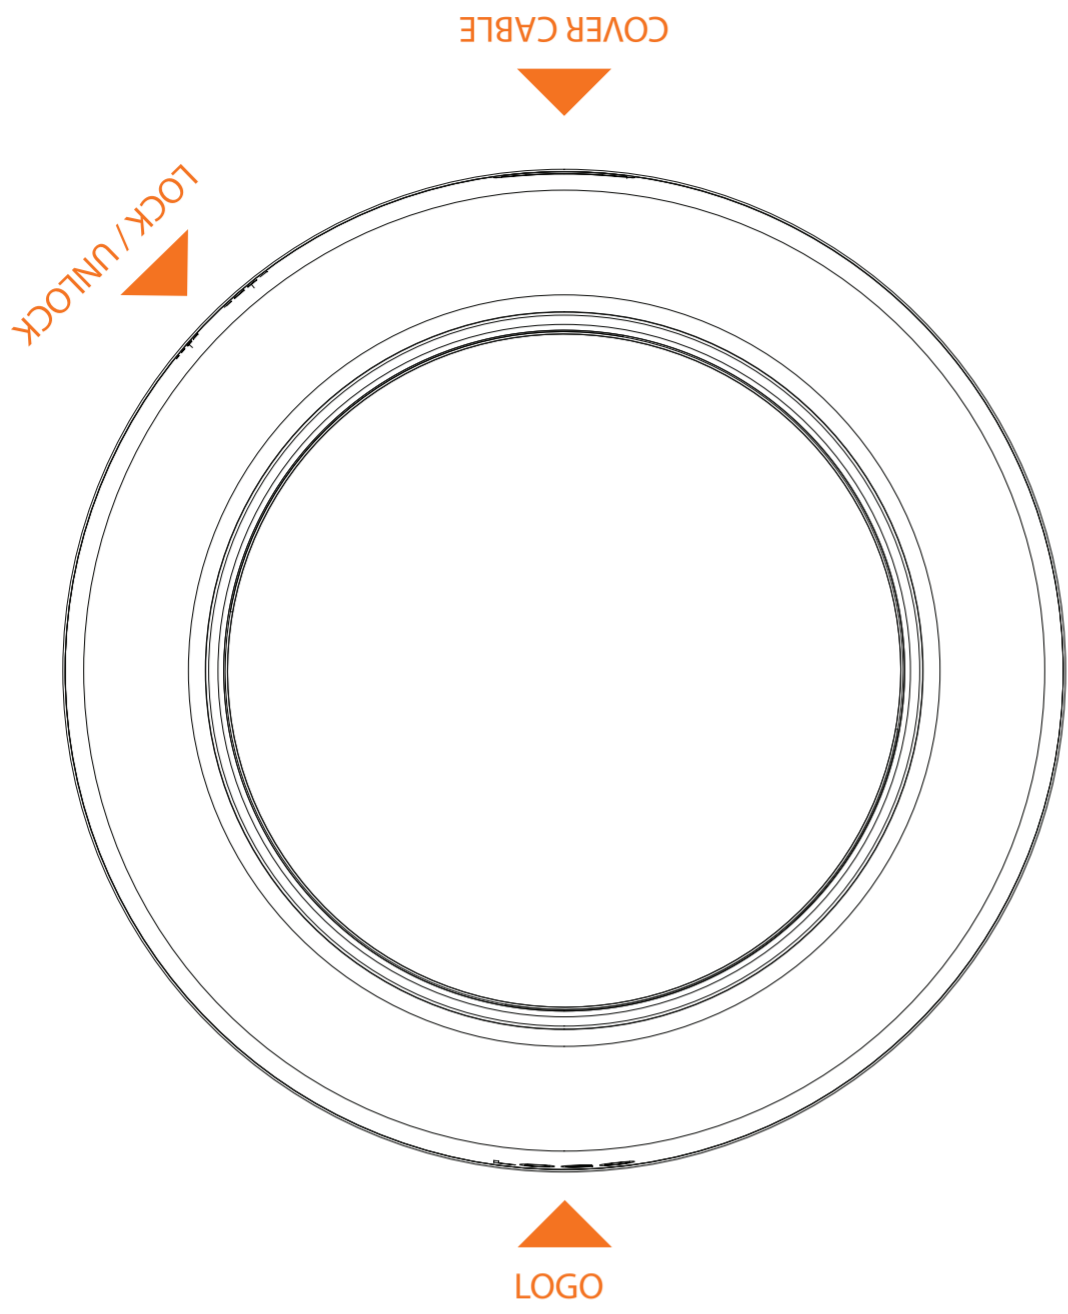

SCALE : 100%

LOGO

LOCK / UNLOCK

NO. PART NAME

- 1 TOP COVER
- 2 BOTTOM COVER
- 3 MOUNT PLATE
- 4 FRAME BODY
- 5 HOLDER TILT/IR /LENS FRAME PAN
- 6 COVER SHIELD