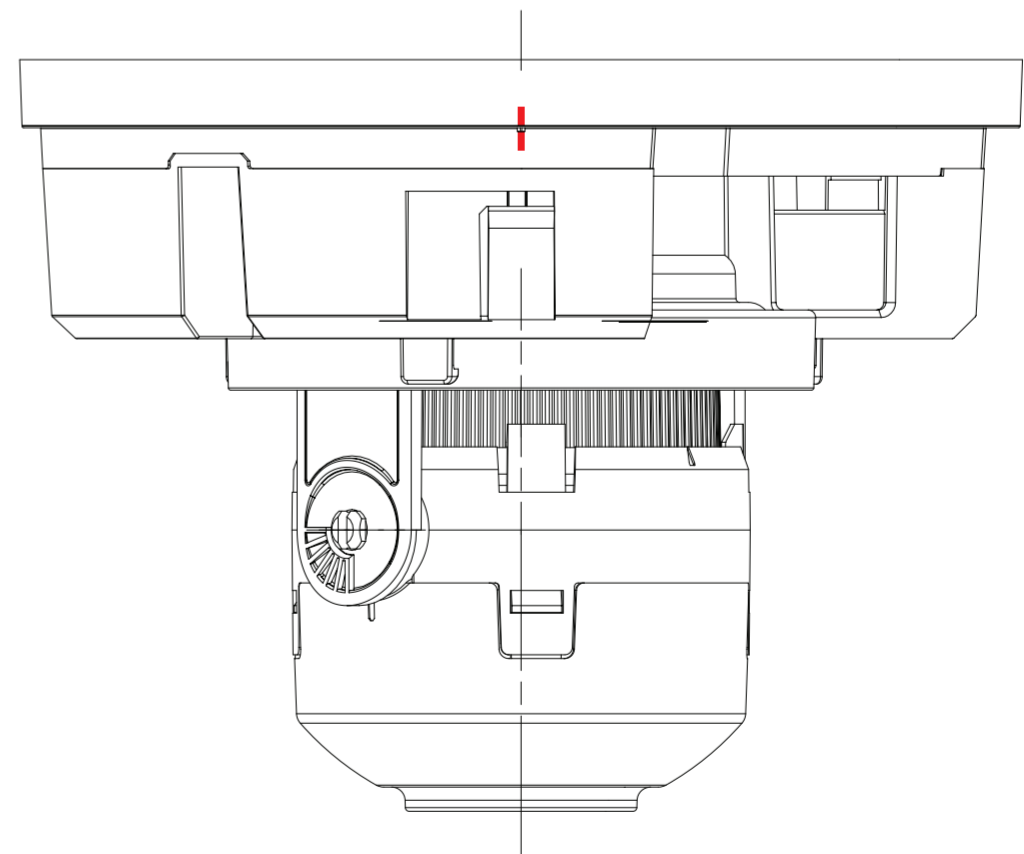

SCALE : 100%

LOGO

LOCK / UNLOCK

NO. PART NAME

- 1 TOP COVER
- 2 BOTTOM COVER
- 3 MOUNT PLATE
- 4 FRAME BODY
- 5 HOLDER TILT/IR /LENS FRAME PAN
- 6 COVER SHIELD