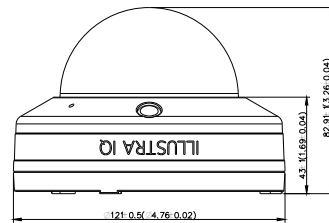

Front View

Back View

Part	Material	Color
Top Cover	ADC-12	RAL 9003
Mid Frame	PC-141R	RAL 9017
Bottom Case	ADC-12	RAL 9003
Clear Bubble	PC Teijin L-1225Z	90% Transparent
Screw Cap	KE-931U	RAL 9003

Unit: mm(inch)