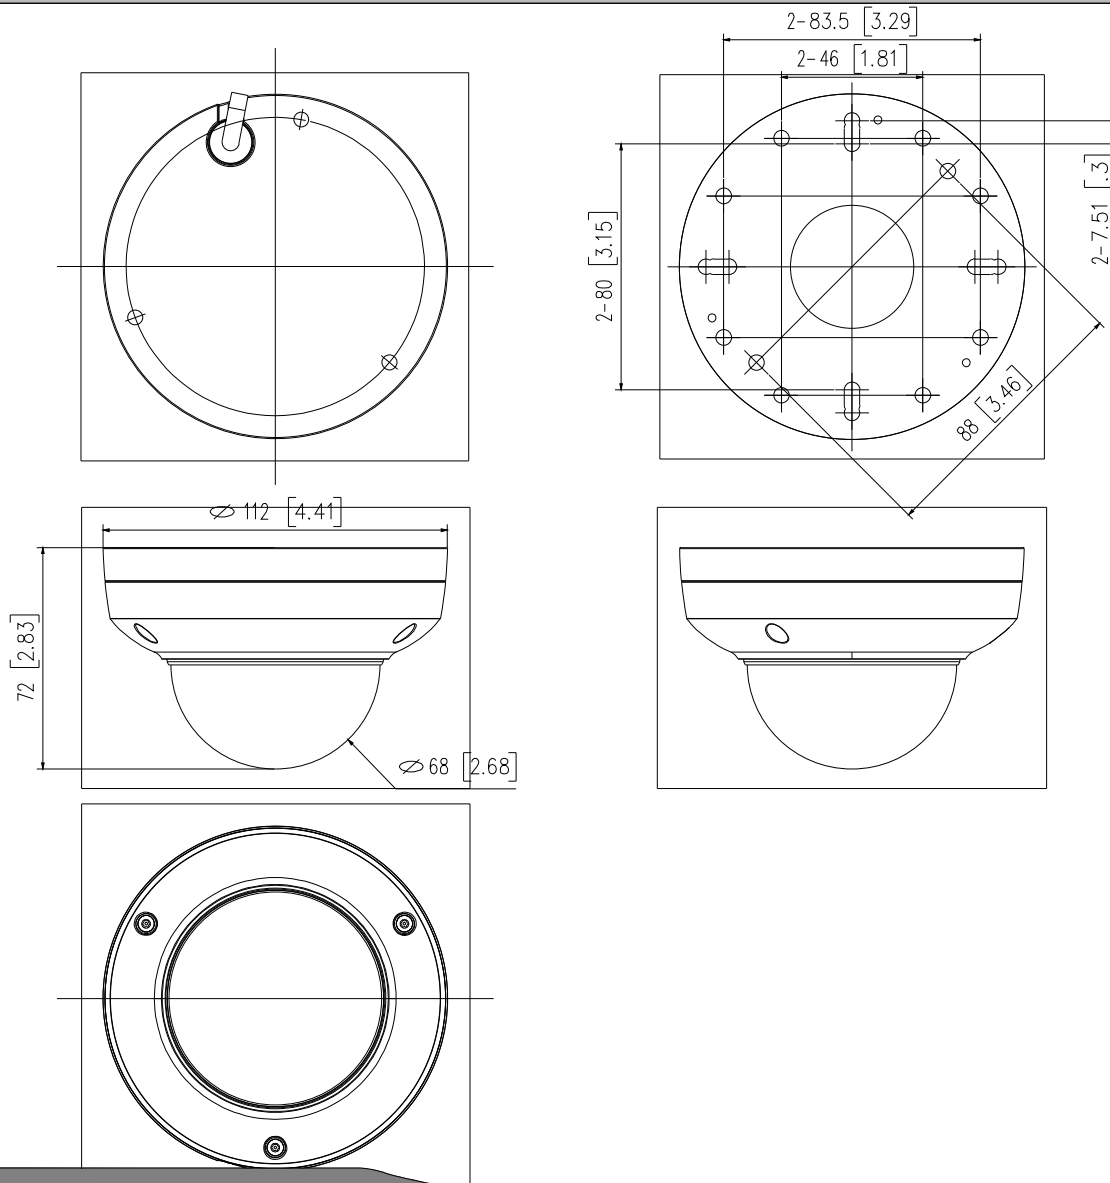

Approved by  
Sandeep V on 7/11/23

MODEL INFORMATION	
MODEL	DESCRIPTION
IFS02-C10-OIB4	Illustra Flex4 2MP Compact Out
IFS05-C10-OIB4	Illustra Flex4 5MP Compact Out
IFS08-C23-OIB4	Illustra Flex4 8MP Compact Out
Dimension unit : mm [inch]	

General Notes

Tolerance +/- 1mm

A163820634	A	03/23
No.	Rev.	Date

INFORMATION		
PART	MATERIAL	COLOR
BUBBLE	PC	TRANSPARENCY
CASE TOP	ADC12	WHITE
CASE BOTTOM	ADC12	WHITE

IFS02-C10-OIB4  
IFS05-C10-OIB4  
IFS08-C23-OIB4

Project	Sheet
Date	
Scale	