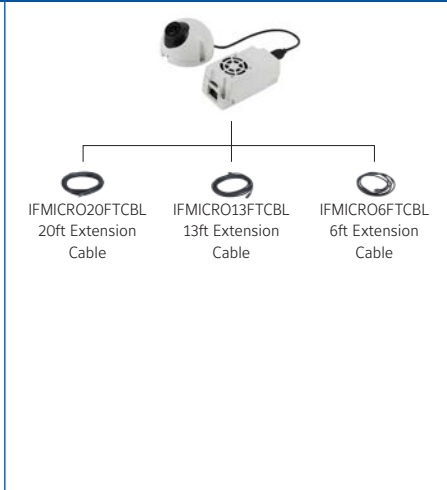

Essentials

Accessories

Pro Gen3 2MP, 3MP, 5MP, 8MP Mini-Domes

Pro 5MP Fisheye LT

Pro 12MP Fisheye

Pro 2MP & 5MP Mini-Domes

Pro LT 2MP Bullet

Pro 2MP Micro