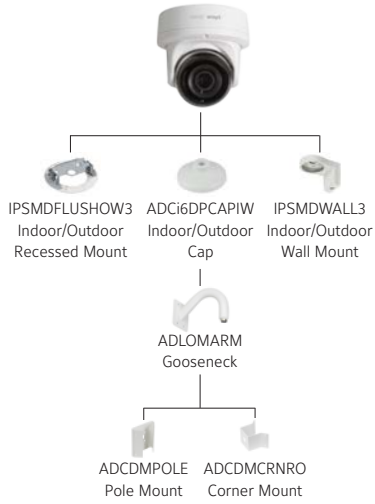

Accessories

Pro Gen3 2MP, 3MP, 5MP, 8MP Mini-Domes