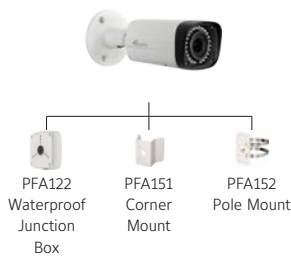

Essentials 2MP Varifocal Bullet