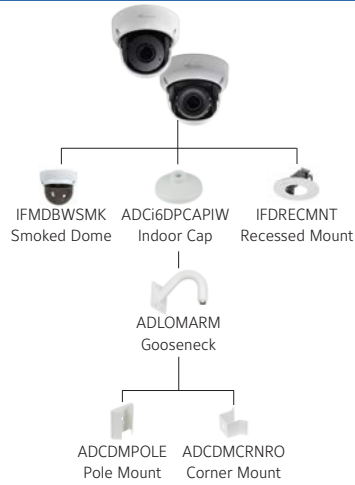

Essentials

Accessories

Pro Gen3 2MP, 3MP, 5MP, 8MP Mini-Domes

Pro 5MP Fisheye LT

Pro 12MP Fisheye

Pro 2MP & 5MP Mini-Domes

Pro LT 2MP Bullet

Pro 2MP Micro

Pro 610/600 Mini-Domes

Pro 2MP 30x PTZ

Flex 3MP & 8MP Bullet

Flex 3MP & 8MP Mini-Dome

Flex 2MP IR PTZ

Flex 3MP Box

Flex 4K Box

Flex/Pro 3MP Compact Mini-Dome

Essentials 2MP Varifocal Mini-Dome

Essentials 2MP Mini-Bullet

Essentials 2MP Varifocal Bullet

Essentials 2MP Outdoor Mini-Dome

IPSMDEBPLATE Plate Mount

About Johnson Controls

Johnson Controls is a global diversified technology and multi-industrial leader serving a wide range of customers in more than 150 countries. Our 120,000 employees create intelligent buildings, efficient energy solutions, integrated infrastructure and next generation transportation systems that work seamlessly together to deliver on the promise of smart cities and communities. Our commitment to sustainability dates back to our roots in 1885, with the invention of the first electric room thermostat.