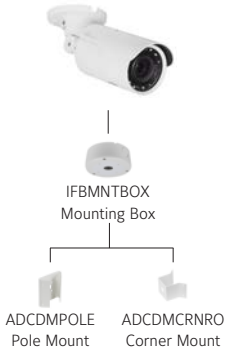

Flex 3MP & 8MP Bullet