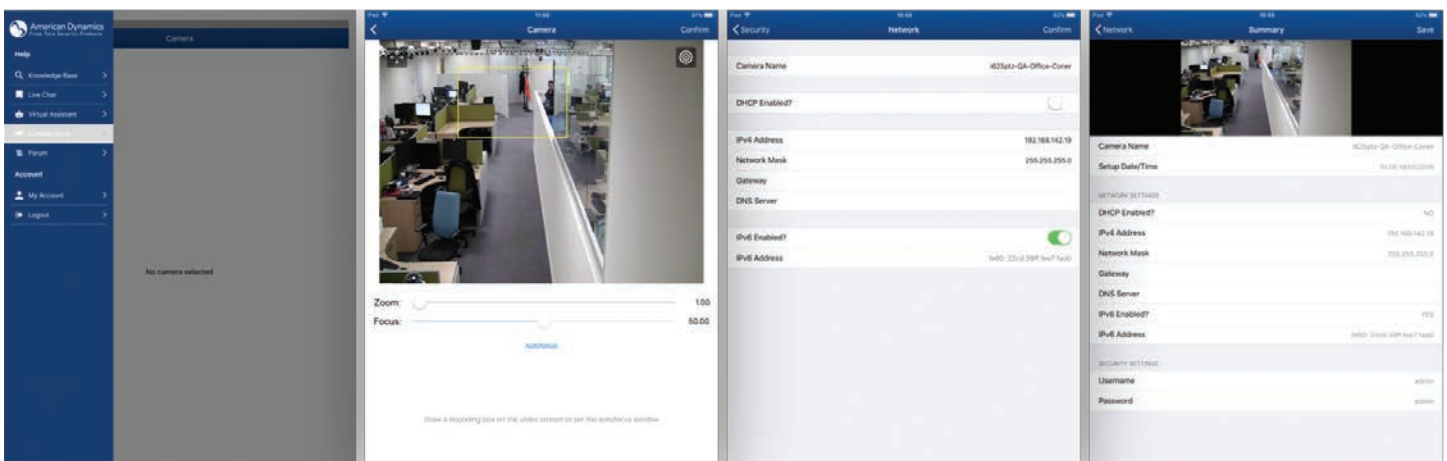

Features in Action

Illustra IntelliZip

Illustra IntelliZip provides powerful bandwidth management beyond H.264 and H.265, reducing network bandwidth and video storage requirements. This embedded technology continuously monitors and optimizes system streaming parameters to match the level of activity within the camera's field of view. When the camera detects motion, IntelliZip automatically adjusts the video quality to ensure every detail within the region of interest is captured clearly. When the scene becomes static, IntelliZip continues to optimize bitrate.

VideoEdge TrickleStor

The VideoEdge TrickleStor feature on the Illustra Pro and Flex product lines allows video recording to continue on the camera when a network outage occurs. If communications between the NVR and cameras are interrupted or stopped, the camera automatically detects the anomaly and begins recording video to its SD card. With TrickleStor, once the network connections are restored, the recorded video is then transferred back to the NVR's hard drive for seamless viewing later.

Illustra Mobile Camera Configurator

For MasterTech certified installers, the Tyco Technical Support Portal application includes an Illustra Mobile Camera Configurator. While in the portal app, easily set up Illustra cameras on site by simply entering in the camera's IP address. Once the user sees the camera in the feature they can adjust the camera to its optimal settings, such as focus, zoom, and network security.