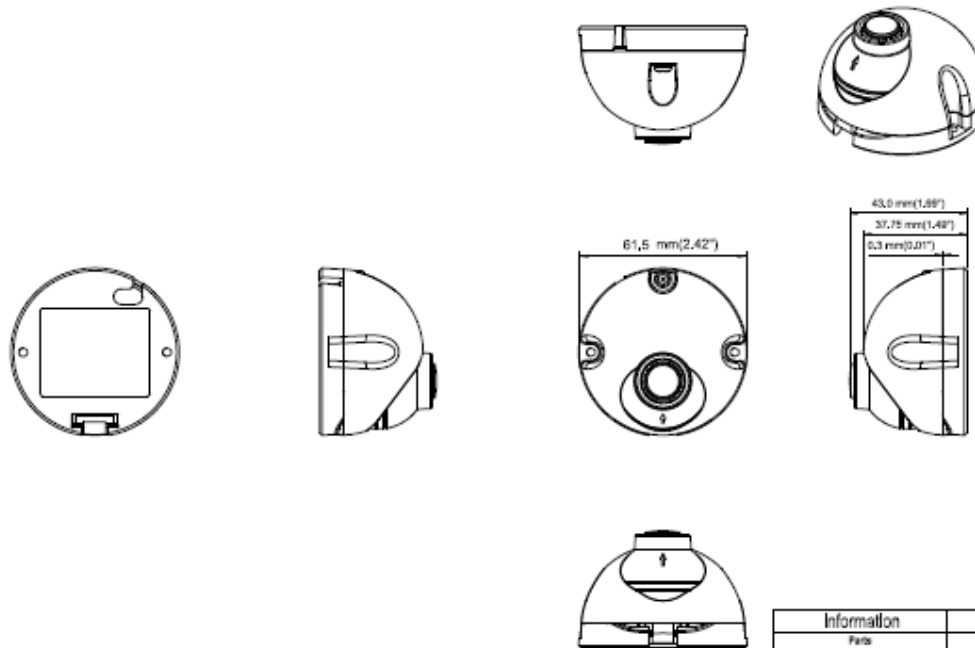

Information		
Parts	Material	Color
Base Top Case	ACC-12	RAL9003
Base Bottom Case	ACC-12	RAL9003
Fan Cover Case	PC	RAL9003

Issued Files

No.	Revision/Issue	Date

**tyco**

IPS02HFANWST2

Input	Item

Information		
Part	Material	Color
Top Case	PC	RAL 8003
Bottom Case	ADG-12	RAL 8003
Lens Module Top Case	PC	RAL 8017
Lens Module Middle Case	ZDC-3	RAL 8017
Lens Module Bottom Case	ZDC-3	RAL 8017

Insert Photo

No.	Revision/Issue	Date

IPS02HFANWST2

Input	Output

3610-0607-66\_3

**tyco**

Information		
Part	Material	Color
Camera Lens Case	PC	Black
Camera Lens Mount Case	ZNICK	Black
Camera Lens Mount Case	ZNICK	Black