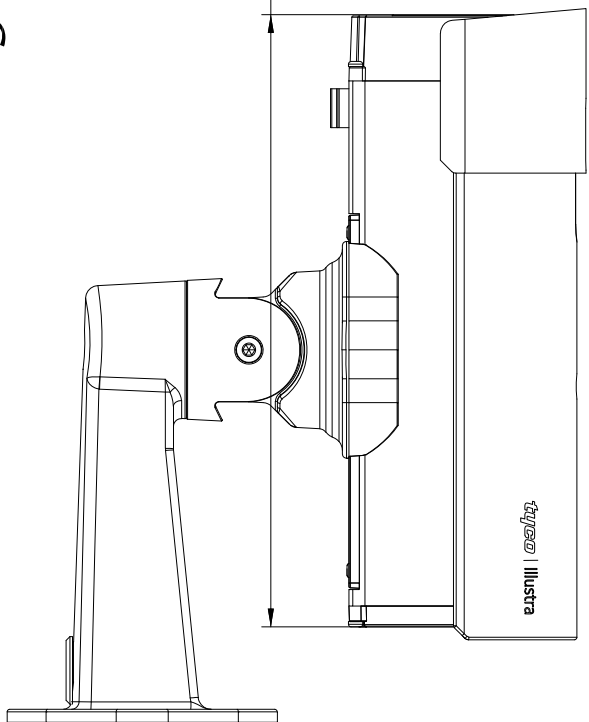

3610-0607-80 A0

tyco

235.5mm
(9.27in)

Part	Material	Color
Front Cover	ADC12	RAL9003
Body	AL6063-T5	RAL9003
Rear cover	ADC12	RAL9003
Sunshade	S-3000UR	RAL9003
Bracket	ADC12	RAL9003

General Notes

UNIT: MM (INCH)

No.	3610-0607-80A0
Revision/Issue	
Date	

tyco

IPS05-B16-0103
IPS08-B16-0103

Project	Swat
Date	
Scale	

Illustra Pro Gen 3 Telephoto Bullet Cameras