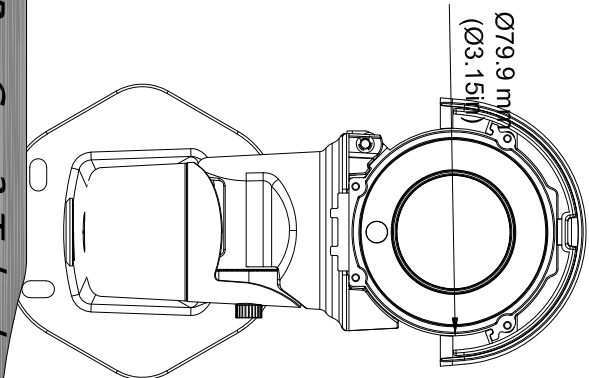

3610-0607-80 A0

tyco

235.5mm
(9.27in)

Part	Material	Color
Front Cover	ADC12	RAL9003
Body	AL6063-T5	RAL9003
Rear cover	ADC12	RAL9003
Sunshade	S-3000UR	RAL9003
Bracket	ADC12	RAL9003

General Notes

UNIT: MM (INCH)

No.	3610-0607-80A0
Revision/Issue	
Date	

tyco

IPS05-B16-0103
IPS08-B16-0103

Project	Swat
Date	
Scale	

Illustra Pro Gen 3 Telephoto Bullet Cameras