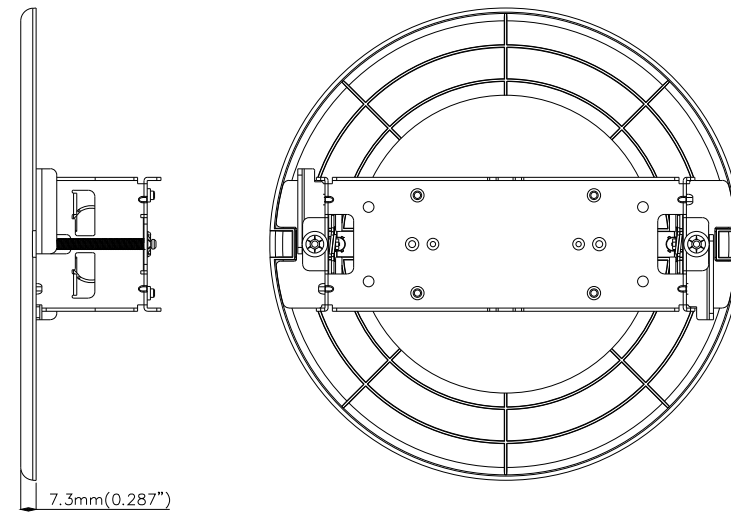

Product Code	Description
IPSMDFLUSHOW3	Illustra Pro Series: Recess Mount, Indoor/Outdoor

No.	Part	Material	Color
1	Recess mount bracket	SECC	NA
2	Top cover	PC L-1250Z	RAL 9003
3	Clip bracket	SECC	NA

General Notes

3610-0607-69	B	02/24
No.	Rev.	Date

**IPSMDFLUSHOW3**

Project	Sheet
Date	
Scale	