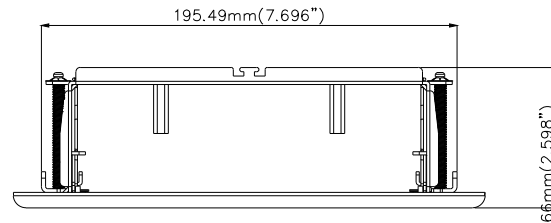

Product Code	Description
IPSMDFLUSHOW3	Illustra Pro Series: Recess Mount, Indoor/Outdoor

No.	Part	Material	Color
1	Recess mount bracket	SECC	NA
2	Top cover	PC L-1250Z	RAL 9003
3	Clip bracket	SECC	NA

General Notes