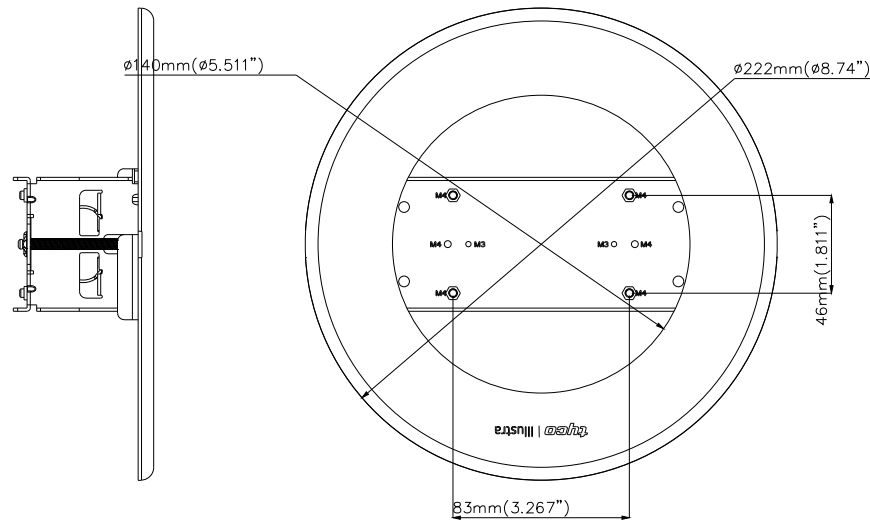

Product Code	Description
IPSMDFLUSHOW3	Illustra Pro Series: Recess Mount, Indoor/Outdoor

No.	Part	Material	Color
1	Recess mount bracket	SECC	NA
2	Top cover	PC L-1250Z	RAL 9003
3	Clip bracket	SECC	NA

General Notes

3610-0607-69	B	02/24
No.	Rev.	Date

**IPSMDFLUSHOW3**

Project	Sheet
Date	
Scale	