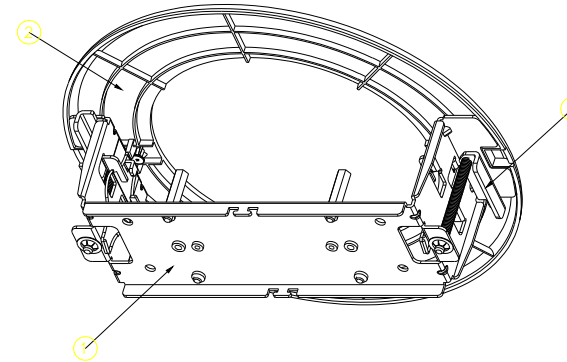

Product Code	Description
IPSMDFLUSHOW3	Illustra Pro Series: Recess Mount, Indoor/Outdoor

No.	Part	Material	Color
1	Recess mount bracket	SECC	NA
2	Top cover	PC L-1250Z	RAL 9003
3	Clip bracket	SECC	NA

General Notes