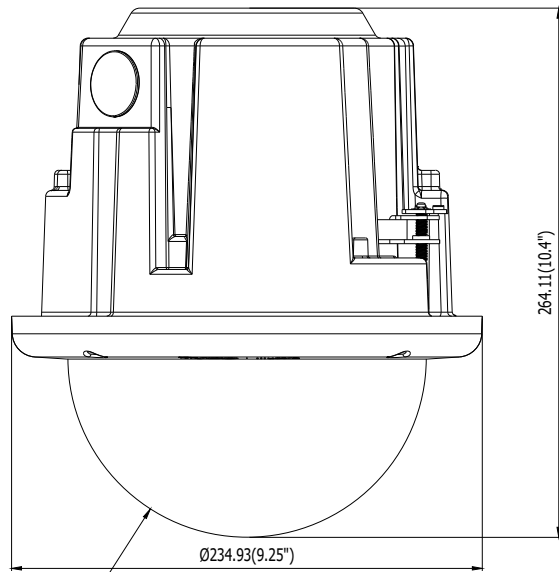

Scale :0.8

Information		
Parts	Material	Color
Body Case	ADC 12	Black
Top Case	ADC 12	RAL 9003
Bubble	PC	Smoke Gray

Unit : mm(inch)

General Notes

A16381D7CB	A	MM/YY
No.	Rev.	Date

IPS02-P07-RT04
IPS08-P25-RT04

Project	Sheet
Date	
Scale	