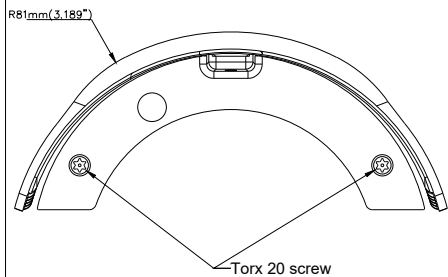

General Notes

Part	Material	Color
Adapter	ADC-12	RAL 9003
Weather hood	ADC-12	RAL 9003/ RAL9017

UNIT : mm (inch)

A16381D7E6	A	MM/YY
No.	Rev.	Date

IA-CAP-WH-P4D

Project	Sheet
Date	
Scale	