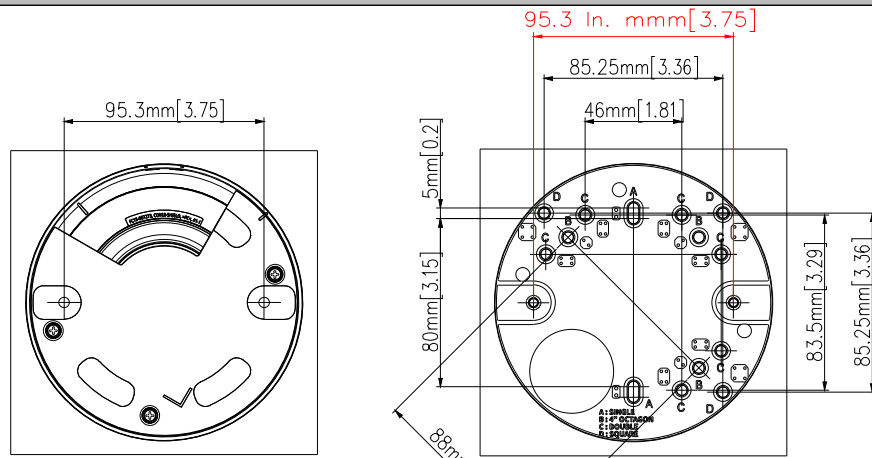

Approved by
Sandeep V on 7/11/23

MODEL INFORMATION	
MODEL	DESCRIPTION
IFS02-D12-ATB4	Illustra Flex4 2MP Dome In
IFS05-D12-ATB4	Illustra Flex4 5MP Dome In
IFS08-D13-ATB4	Illustra Flex4 8MP Dome In
Dimension unit : mm[inch]	

PART INFORMATION		
PART	MATERIAL	COLOR
BUBBLE	PC	SMOKED
CASE TOP	PC	WHITE
CASE BOTTOM	ADC12	WHITE

General Notes

Tolerance +/- 1mm

A163820632	A	03/23
No.	Rev.	Date

IFS02-D12-ATB4
IFS05-D12-ATB4
IFS08-D13-ATB4

Project	Sheet
Date	
Scale	