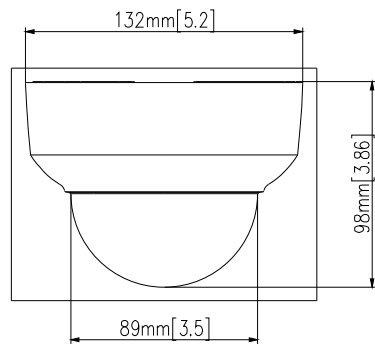

Approved by
Sandeep V on 7/11/23

MODEL INFORMATION	
MODEL	DESCRIPTION
IFS02-D12-ATB4	Illustra Flex4 2MP Dome In
IFS05-D12-ATB4	Illustra Flex4 5MP Dome In
IFS08-D13-ATB4	Illustra Flex4 8MP Dome In
Dimension unit : mm[inch]	

PART INFORMATION		
PART	MATERIAL	COLOR
BUBBLE	PC	SMOKED
CASE TOP	PC	WHITE
CASE BOTTOM	ADC12	WHITE

General Notes

Tolerance +/- 1mm

A163820632	A	03/23
No.	Rev.	Date

IFS02-D12-ATB4
IFS05-D12-ATB4
IFS08-D13-ATB4

Project	Sheet
Date	
Scale	