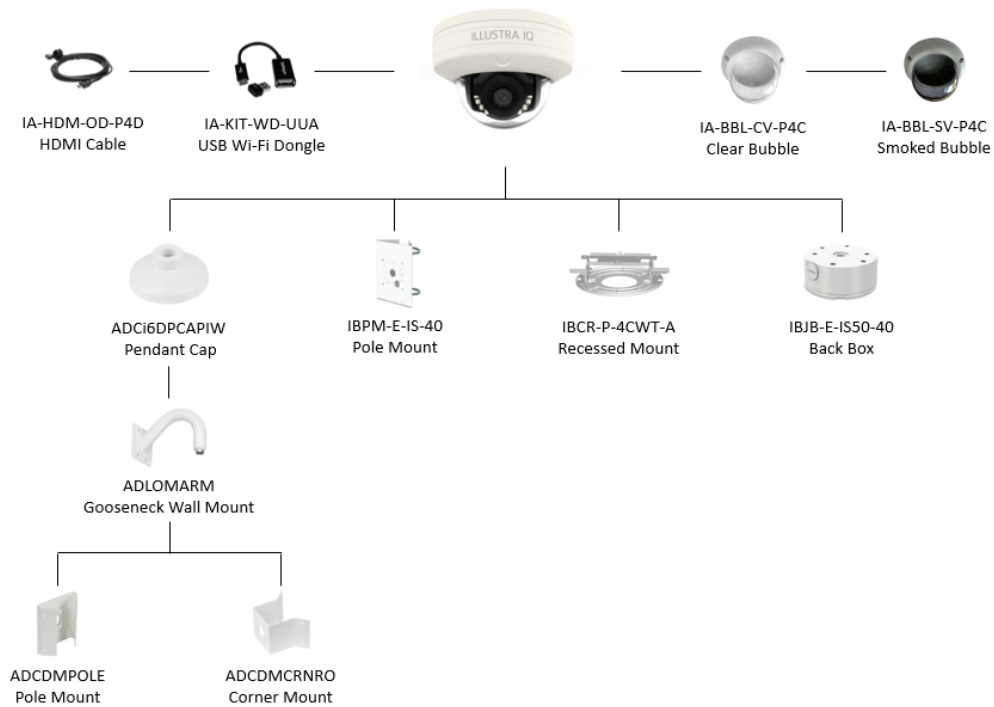

## General

Web browser support	Edge, Firefox, Safari, Chrome
Device configuration	ONVIF, Web browser, Illustra Connect (Windows), Illustra Tools (iOS, Android)
Language	Arabic, Chinese (Simplified), Chinese (Traditional), Czech, Danish, English (default), French, German, Hungarian, Italian, Japanese, Korean, Netherlands, Polish, Portuguese, Russian, Spanish, Swedish, Turkish
NDA compliant	Yes
TAA compliant	Yes
Warranty	5 years

## Dimensions

Unit: mm [in]

## Ordering Information

Type	Part Number	Product Name	Description
Camera	IPS02-C10-OIA4	Pro4 2MP Compact	Illustra Pro Gen4 2MP Compact, 3mm, TDN, w/IR, IP66/67, IK10, Indoor/Outdoor
Camera	IPS04-C10-OIA4	Pro4 4MP (5MP) Compact	Illustra Pro Gen4 4MP (5MP) Compact, 3mm, TDN, w/IR, IP66/67, IK10, Indoor/Outdoor
Camera	IPS08-C10-OIA4	Pro4 8MP Compact	Illustra Pro Gen4 8MP Compact, 4.5mm, TDN, w/IR, IP66/67, IK10, Indoor/Outdoor

# Optional Accessories

Type	Part Number	Description
Accessory	IA-BBL-CV-P4C	Pro4 Compact Clear Bubble Kit, IK10
Accessory	IA-BBL-SV-P4C	Pro4 Compact Smoked Bubble Kit, IK10
Accessory	IBCR-P-4CWT-A	Pro4 Compact Recessed Mount Kit
Accessory	ADCi6DPCAPIW	Pendant Cap
Accessory	ADLOMARM	Gooseneck Wall Mount
Accessory	ADCDMCRNRO	Corner Mount
Accessory	ADCDMPOLE	Pole Mount
Accessory	IBPM-E-IS-40	Pole Mount
Accessory	IBJB-E-IS50-40	Back Box
Accessory	IA-KIT-WD-UUA	USB Wi-Fi Dongle Kit
Accessory	IA-HDM-OD-P4D	HDMI Cable, 3 m (9.8 ft)